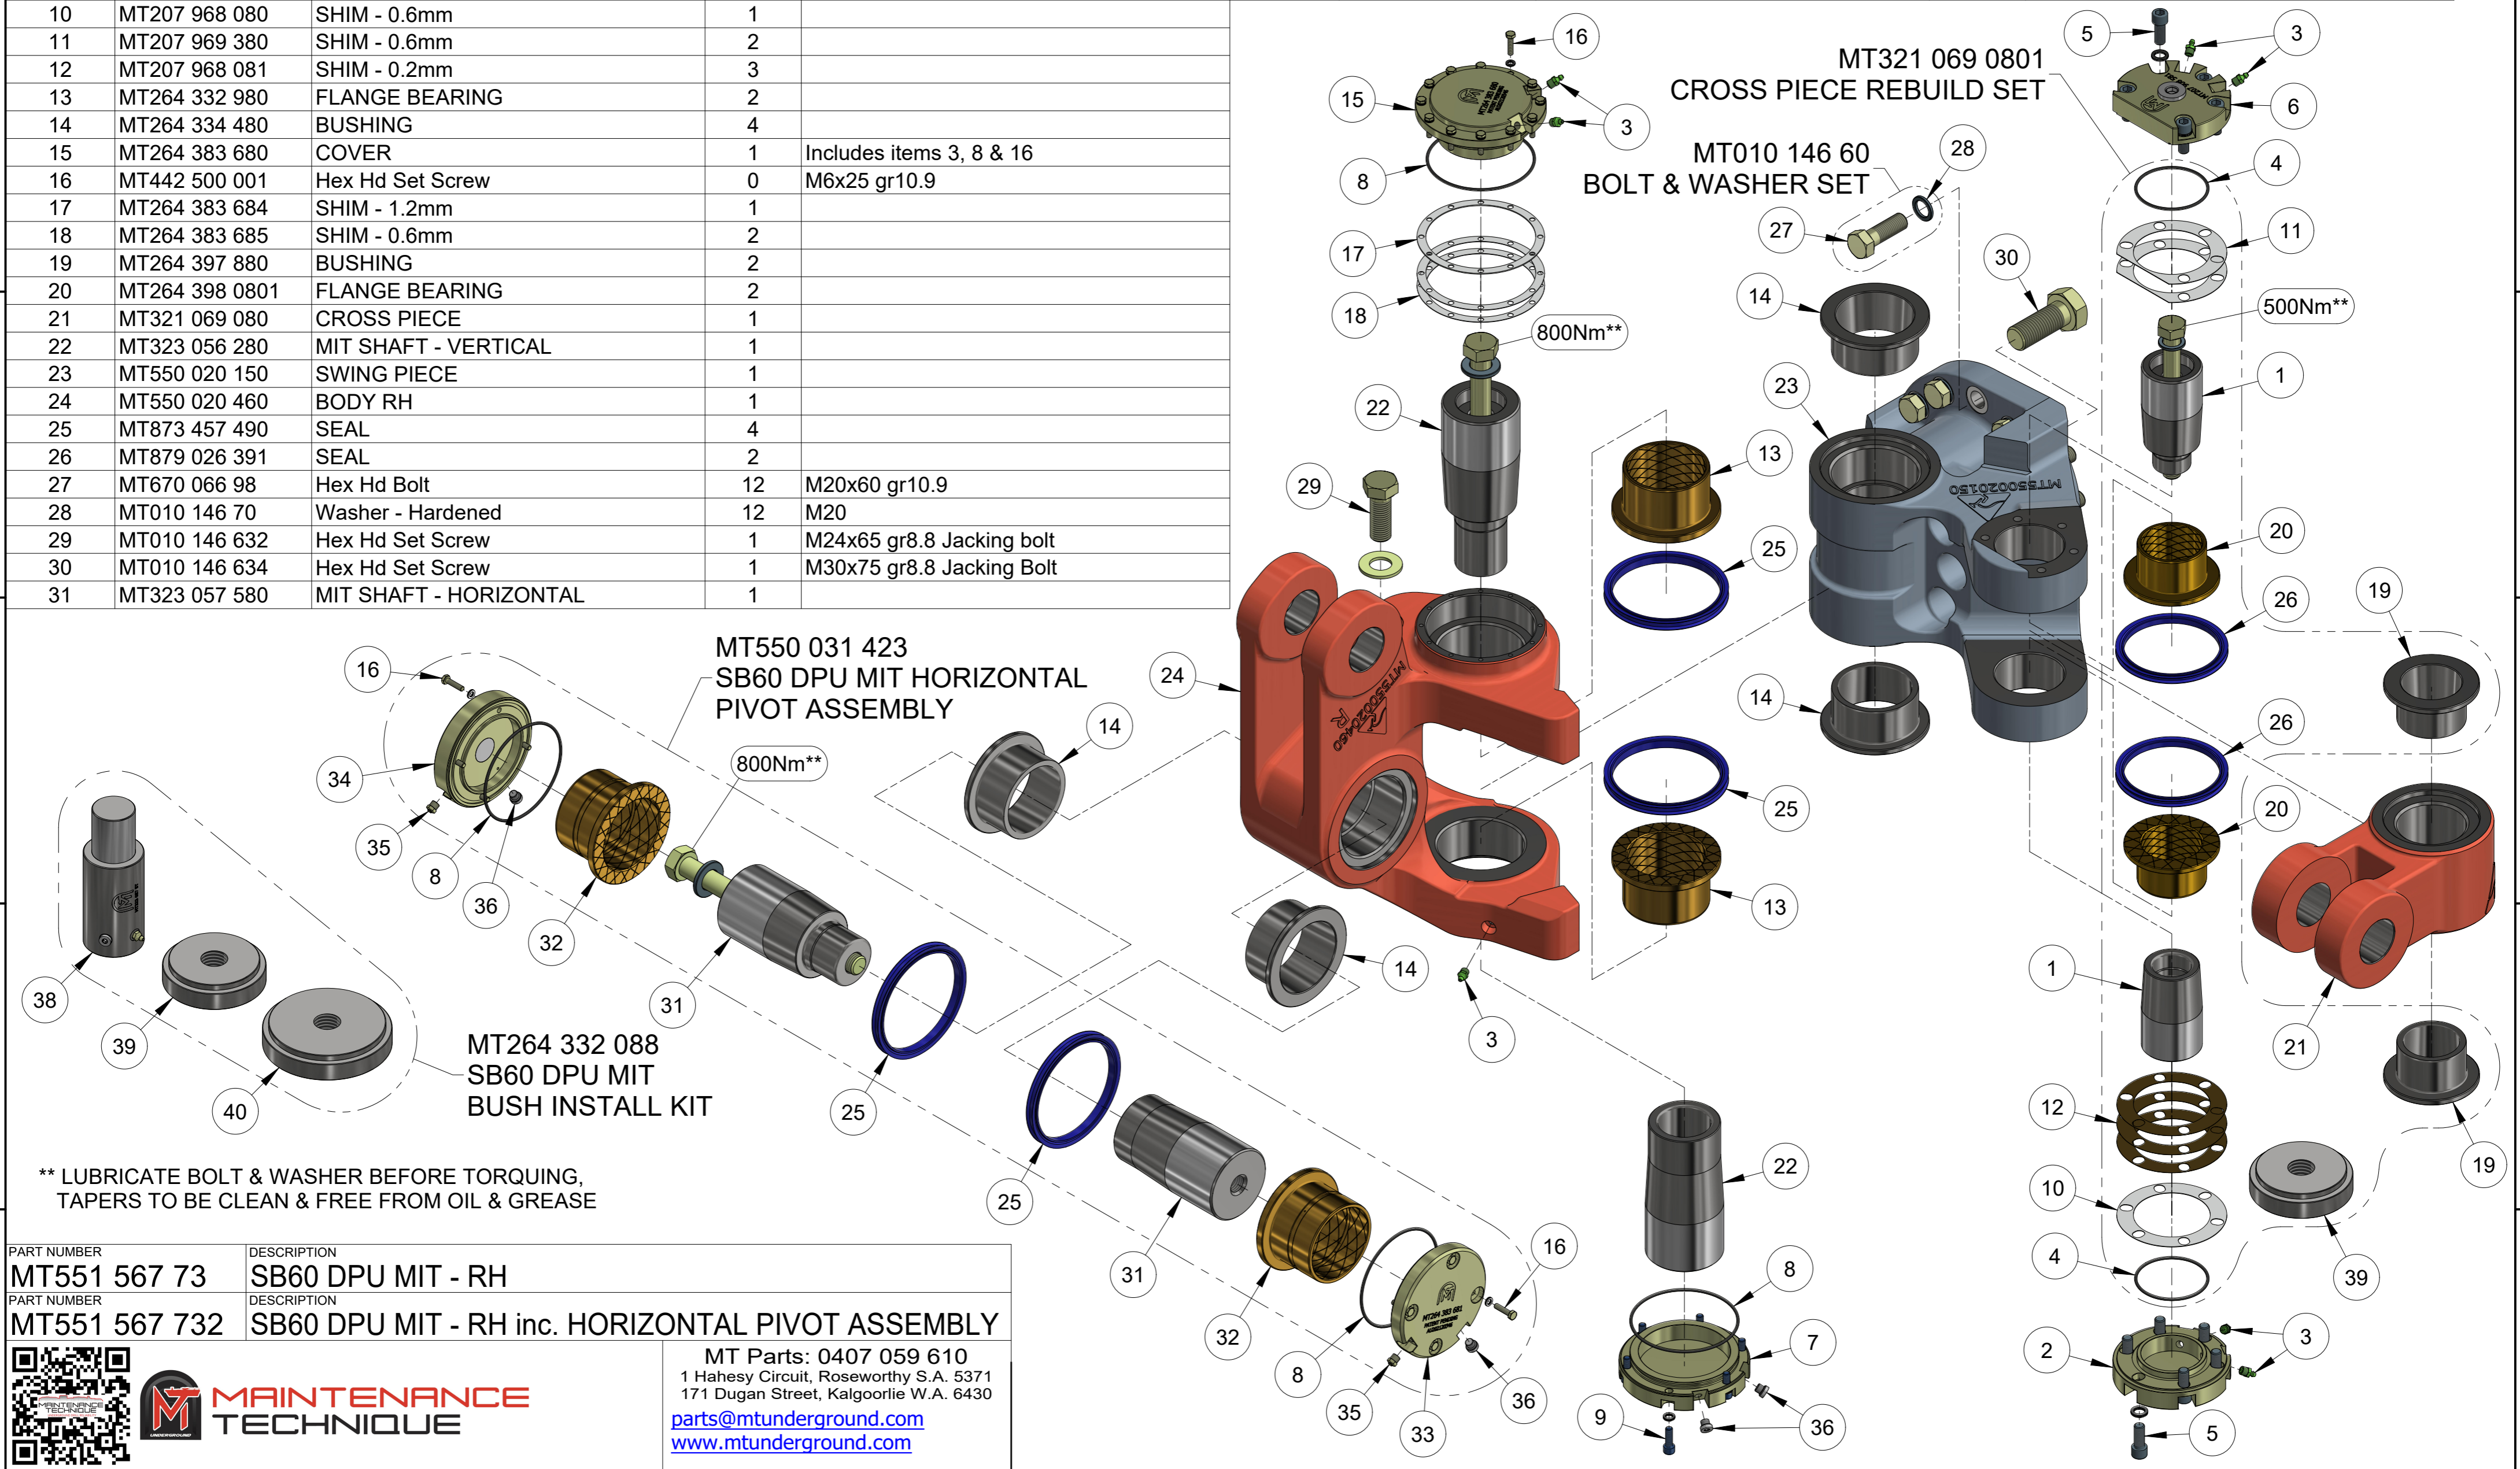

ITEM	PART NUMBER	DESCRIPTION	QTY	COMMENTS
32	MT264 333 180	FLANGE BEARING	2	
33	MT264 383 681	COVER	1	Includes items 8, 16, 34 & 35
34	MT264 383 682	COVER	1	Includes items 8, 16, 34 & 35
35	MT3128 3151 418	RELIEF VALVE - GREASE	0	40 BAR
36	MT865 683 09	SOCKET PLUG	0	1/8 BSP
37	MT010 146 631	MIT JACKING BOLT REMOVAL KIT	1	Includes item 29, M20x55 & M30x100 bolts
38	MT323 057 5T	HORIZONTAL SHAFT INSTALL TOOL	1	Included with DPU complete
39	MT264 398 0880	CROSS PIECE BUSH TOOL	0	
40	MT264 333 1800	HORIZONTAL PIVOT BUSH TOOL	0	

PART NUMBER MT551 567 73	DESCRIPTION SB60 DPU MIT - RH
PART NUMBER MT551 567 732	DESCRIPTION SB60 DPU MIT - RH inc. HORIZONTAL PIVOT ASSEMBLY

MT Parts: 0407 059 610
 1 Haesy Circuit, Roseworthy S.A. 5371
 171 Dugan Street, Kalgoorlie W.A. 6430
parts@mtunderground.com
www.mtunderground.com