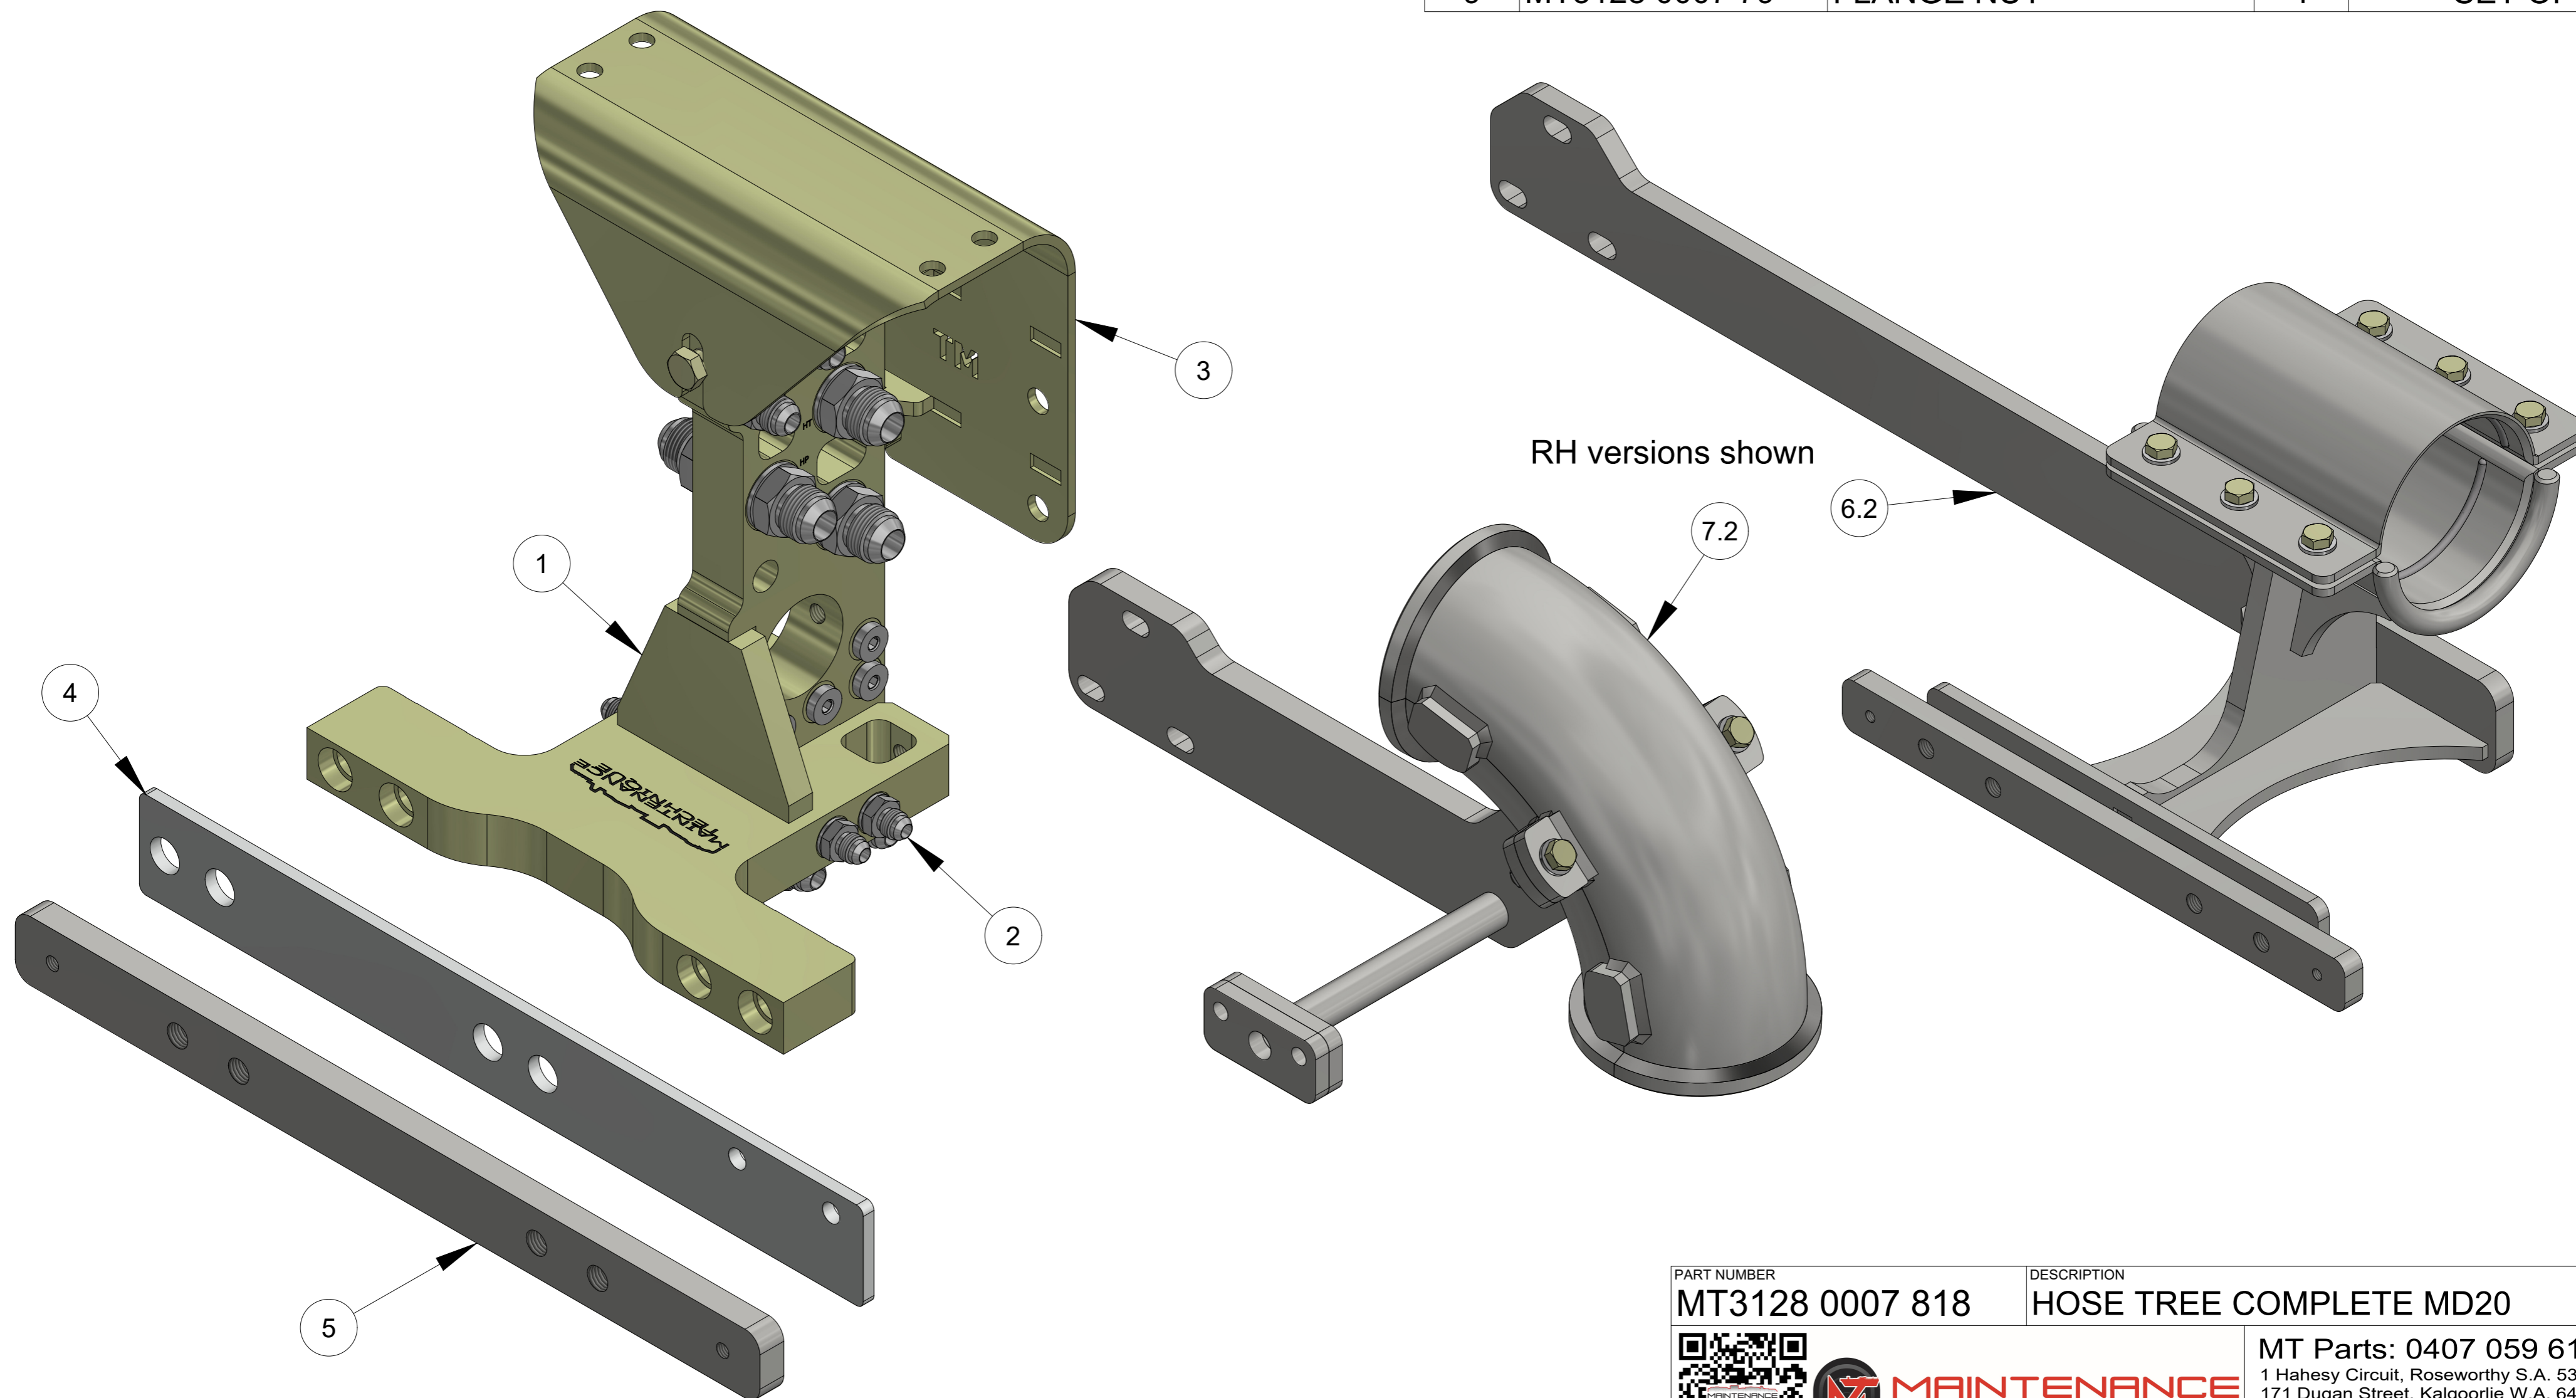

| ITEM | PART NUMBER     | DESCRIPTION             | QTY | COMMENTS      |
|------|-----------------|-------------------------|-----|---------------|
| 1    | MT060 011 00    | REMOTE GREASE PLATE SB  | 1   | incl. O-RINGS |
| 2    | MT060 011 001   | O-RING                  | 0   |               |
| 3    | MT060 011 002   | MANIFOLD                | 1   | 2 PORT        |
| 4    | MT3128 2538 871 | MOUNTING PLATE          | 1   |               |
| 5    | MT3128 2538 87  | GREASE DISTRIBUT. BLOCK | 1   | 10 PORT       |
| 6    | MT0580 0002 00  | COUPLING STRAIGHT       | 8   |               |
| 7    | MT3128 2538 09  | HOSE ADAPTOR STRAIGHT   | 6   |               |
| 8    | MT3128 2538 08  | THREADED SLEEVE         | 16  |               |
| 9    | MT3128 2538 10  | HIGH POWER PIPE         | 1   | 10m           |
| 10   | MT0580 2202 00  | PIPE COUPLING 90°       | 4   |               |
| 11   | MT31287 2538 91 | HOSE ADAPTOR 90° SHORT  | 10  |               |
| 12   | MT3128 2539 95  | CHECK VALVE - GREASE    | 6   |               |
| 13   | MT0544 2162 00  | GREASE NIPPLE           | 1   |               |
| 14   | MT3128 3005 37  | PLUG                    | 4   |               |

PART NUMBER: MT3128 0007 818 DESCRIPTION: HOSE TREE COMPLETE MD20

MT Parts: 0407 059 610  
 1 Haesy Circuit, Roseworthy S.A. 5371  
 171 Dugan Street, Kalgoorlie W.A. 6430  
[parts@mtunderground.com](mailto:parts@mtunderground.com)  
[www.mtunderground.com](http://www.mtunderground.com)