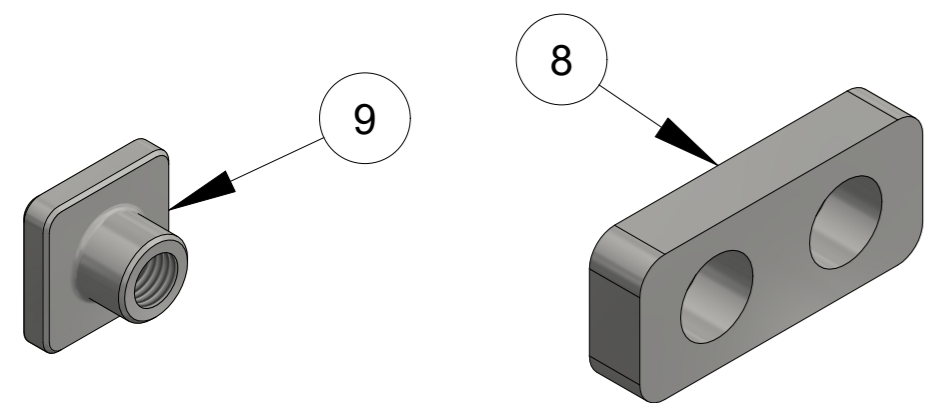

| ITEM | PART NUMBER     | DESCRIPTION             | QTY | COMMENTS      |
|------|-----------------|-------------------------|-----|---------------|
| 1    | MT060 011 00    | REMOTE GREASE PLATE SB  | 1   | incl. O-RINGS |
| 2    | MT060 011 001   | O-RING                  | 0   |               |
| 3    | MT060 011 002   | MANIFOLD                | 1   | 2 PORT        |
| 4    | MT3128 2538 871 | MOUNTING PLATE          | 1   |               |
| 5    | MT3128 2538 87  | GREASE DISTRIBUT. BLOCK | 1   | 10 PORT       |
| 6    | MT0580 0002 00  | COUPLING STRAIGHT       | 8   |               |
| 7    | MT3128 2538 09  | HOSE ADAPTOR STRAIGHT   | 6   |               |
| 8    | MT3128 2538 08  | THREADED SLEEVE         | 16  |               |
| 9    | MT3128 2538 10  | HIGH POWER PIPE         | 1   | 10m           |
| 10   | MT0580 2202 00  | PIPE COUPLING 90°       | 4   |               |
| 11   | MT31287 2538 91 | HOSE ADAPTOR 90° SHORT  | 10  |               |
| 12   | MT3128 2539 95  | CHECK VALVE - GREASE    | 6   |               |
| 13   | MT0544 2162 00  | GREASE NIPPLE           | 1   |               |
| 14   | MT3128 3005 37  | PLUG                    | 4   |               |

|   |                                      |
|---|--------------------------------------|
| PART NUMBER   | DESCRIPTION                          |
| MT060 011 008   | SB60 OUTER TUBE REMOTE GREASE SYSTEM |
|   |                                      |
|   |                                      |
| MT Parts: 0407 059 610<br>1 Haesy Circuit, Roseworthy S.A. 5371<br>171 Dugan Street, Kalgoorlie W.A. 6430<br><a href="mailto:parts@mtunderground.com">parts@mtunderground.com</a><br><a href="http://www.mtunderground.com">www.mtunderground.com</a> |                                      |