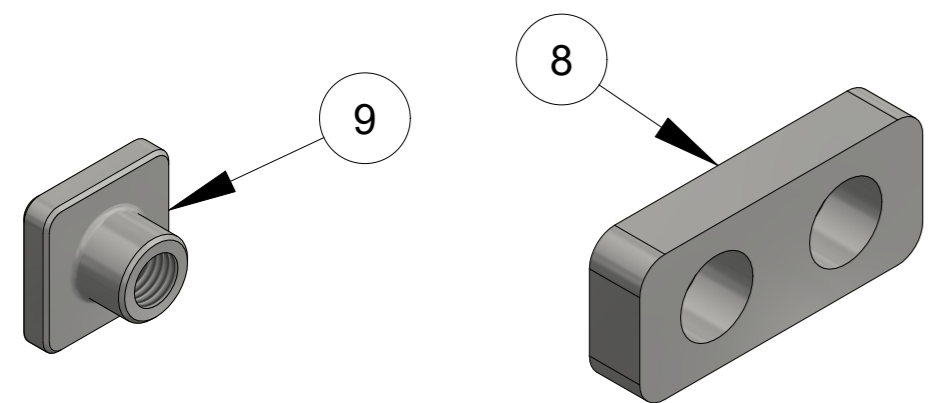

OEM only, not required for MT version

ITEM	PART NUMBER	DESCRIPTION	QTY	COMMENTS
1	MT3128 0007 81	HOSE TREE	1	
2	MT3128 0007 779	FITTINGS KIT	1	
3	MT3128 0008 61	HOSE TREE COVER	1	
4	MT3128 0007 801	SPACER	1	
5	MT3128 0007 791	FLANGE PLATE	1	INSIDE FEED BEAM
6.1	MT3128 3114 501	HOSE GUIDE LEFT	1	COMPLETE
6.2	MT3128 3114 512	HOSE GUIDE RIGHT	1	COMPLETE
7.1	MT3128 3114 481	LH HOSE GUIDE 5"	1	COMPLETE
7.2	MT3128 3114 482	RH HOSE GUIDE 5"	1	COMPLETE
8	MT3128 0007 80	SPACER PLATE	1	SET OF 2
9	MT3128 0007 79	FLANGE NUT	1	SET OF 4