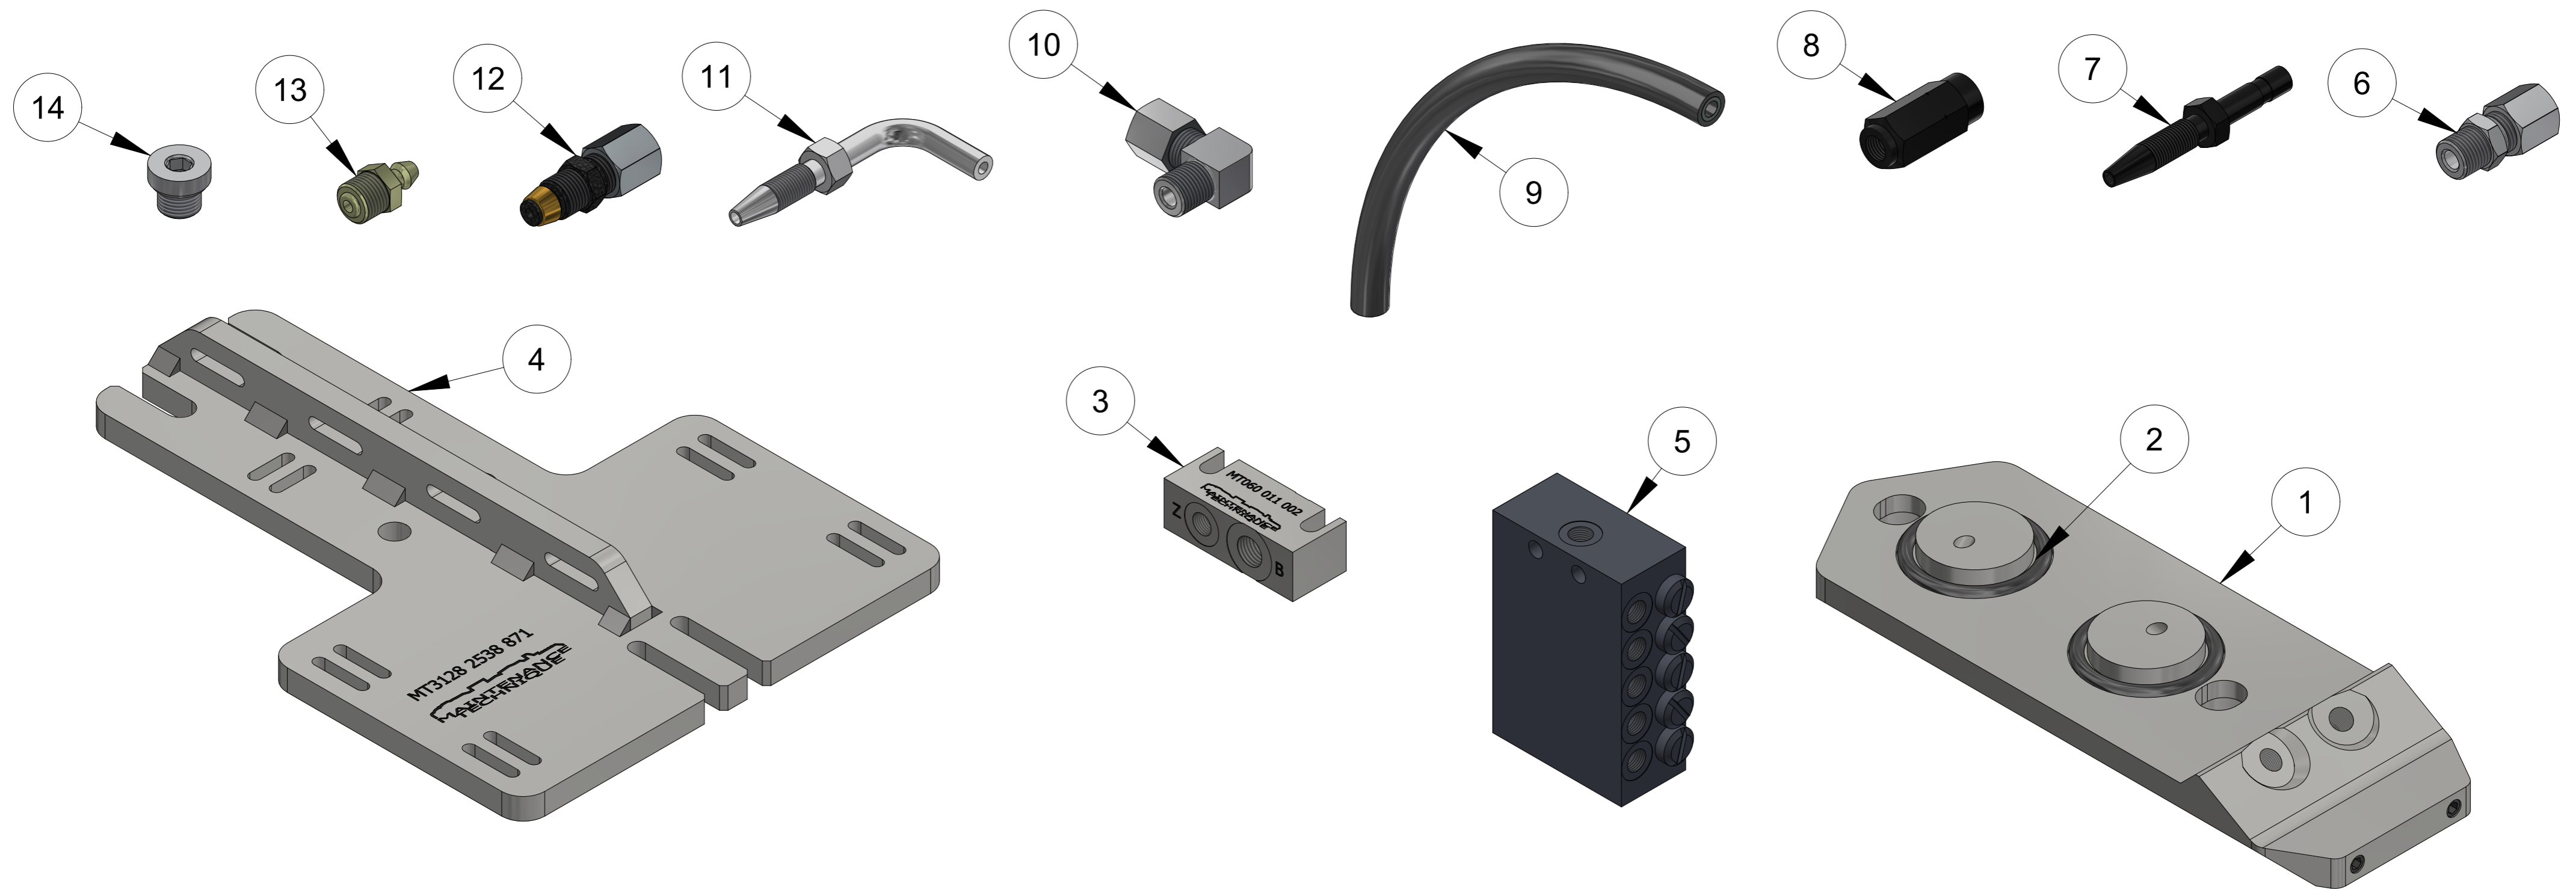

| ITEM | PART NUMBER     | DESCRIPTION             | QTY | COMMENTS      |
|------|-----------------|-------------------------|-----|---------------|
| 1    | MT060 011 00    | REMOTE GREASE PLATE SB  | 1   | incl. O-RINGS |
| 2    | MT060 011 001   | O-RING                  | 0   |               |
| 3    | MT060 011 002   | MANIFOLD                | 1   | 2 PORT        |
| 4    | MT3128 2538 871 | MOUNTING PLATE          | 1   |               |
| 5    | MT3128 2538 87  | GREASE DISTRIBUT. BLOCK | 1   | 10 PORT       |
| 6    | MT0580 0002 00  | COUPLING STRAIGHT       | 8   |               |
| 7    | MT3128 2538 09  | HOSE ADAPTOR STRAIGHT   | 6   |               |
| 8    | MT3128 2538 08  | THREADED SLEEVE         | 16  |               |
| 9    | MT3128 2538 10  | HIGH POWER PIPE         | 1   | 10m           |
| 10   | MT0580 2202 00  | PIPE COUPLING 90°       | 4   |               |
| 11   | MT31287 2538 91 | HOSE ADAPTOR 90° SHORT  | 10  |               |
| 12   | MT3128 2539 95  | CHECK VALVE - GREASE    | 6   |               |
| 13   | MT0544 2162 00  | GREASE NIPPLE           | 1   |               |
| 14   | MT3128 3005 37  | PLUG                    | 4   |               |

|   |                                      |
|---|--------------------------------------|
| PART NUMBER   | DESCRIPTION                          |
| MT060 011 008   | SB60 OUTER TUBE REMOTE GREASE SYSTEM |
|   |                                      |
|   |                                      |
| MT Parts: 0407 059 610<br>1 Haesy Circuit, Roseworthy S.A. 5371<br>171 Dugan Street, Kalgoorlie W.A. 6430<br><a href="mailto:parts@mtunderground.com">parts@mtunderground.com</a><br><a href="http://www.mtunderground.com">www.mtunderground.com</a> |                                      |