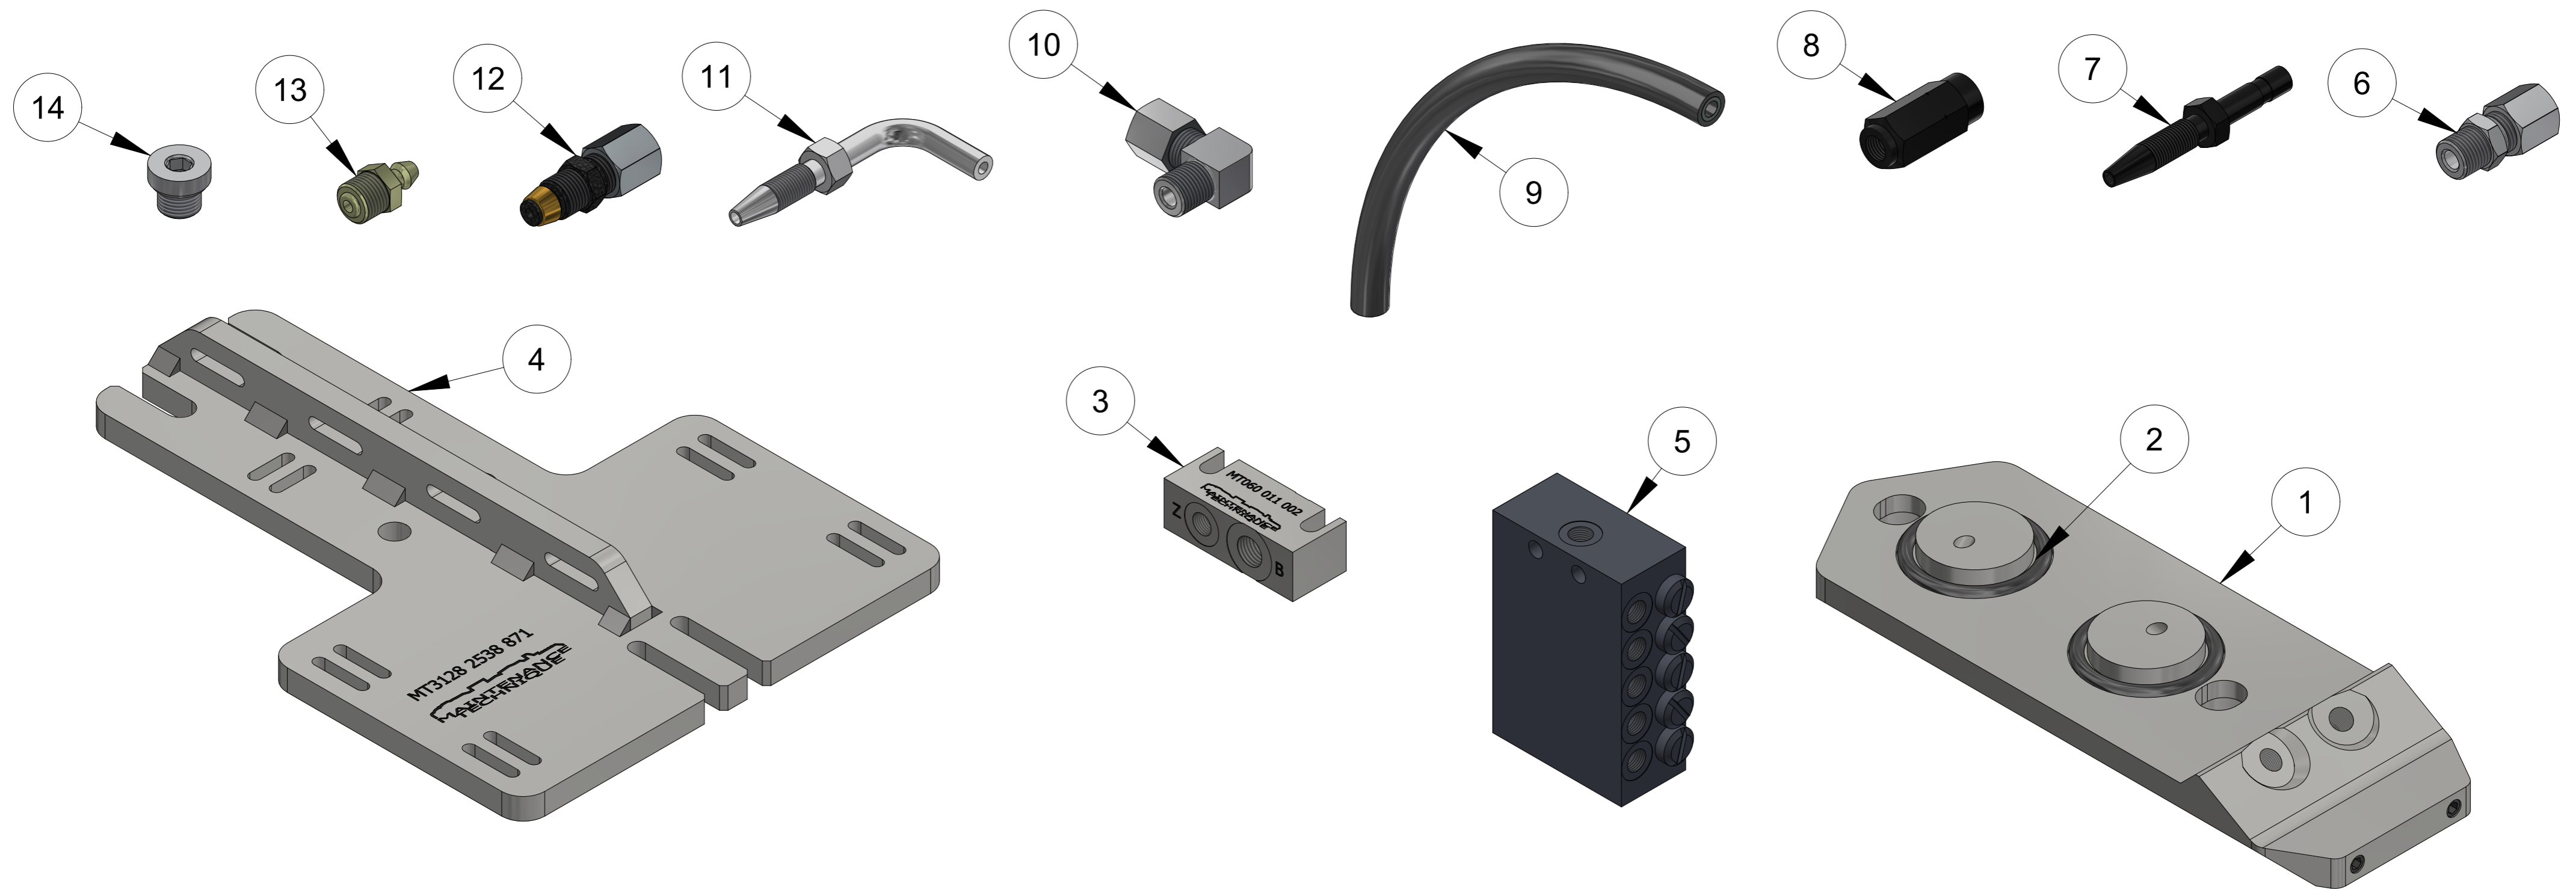

ITEM	PART NUMBER	DESCRIPTION	QTY	COMMENTS
1	MT060 011 00	REMOTE GREASE PLATE SB	1	incl. O-RINGS
2	MT060 011 001	O-RING	0	
3	MT060 011 002	MANIFOLD	1	2 PORT
4	MT3128 2538 871	MOUNTING PLATE	1	
5	MT3128 2538 87	GREASE DISTRIB. BLOCK	1	10 PORT
6	MT0580 0002 00	COUPLING STRAIGHT	8	
7	MT3128 2538 09	HOSE ADAPTOR STRAIGHT	6	
8	MT3128 2538 08	THREADED SLEEVE	16	
9	MT3128 2538 10	HIGH POWER PIPE	1	10m
10	MT0580 2202 00	PIPE COUPLING 90°	4	
11	MT31287 2538 91	HOSE ADAPTOR 90° SHORT	10	
12	MT3128 2539 95	CHECK VALVE - GREASE	6	
13	MT0544 2162 00	GREASE NIPPLE	1	
14	MT3128 3005 37	PLUG	4	

PART NUMBER	DESCRIPTION
MT060 011 008	SB60 OUTER TUBE REMOTE GREASE SYSTEM
	
MT Parts: 0407 059 610 1 Haesy Circuit, Roseworthy S.A. 5371 171 Dugan Street, Kalgoorlie W.A. 6430 <a href="mailto:parts@mtunderground.com">parts@mtunderground.com</a> <a href="http://www.mtunderground.com">www.mtunderground.com</a>	