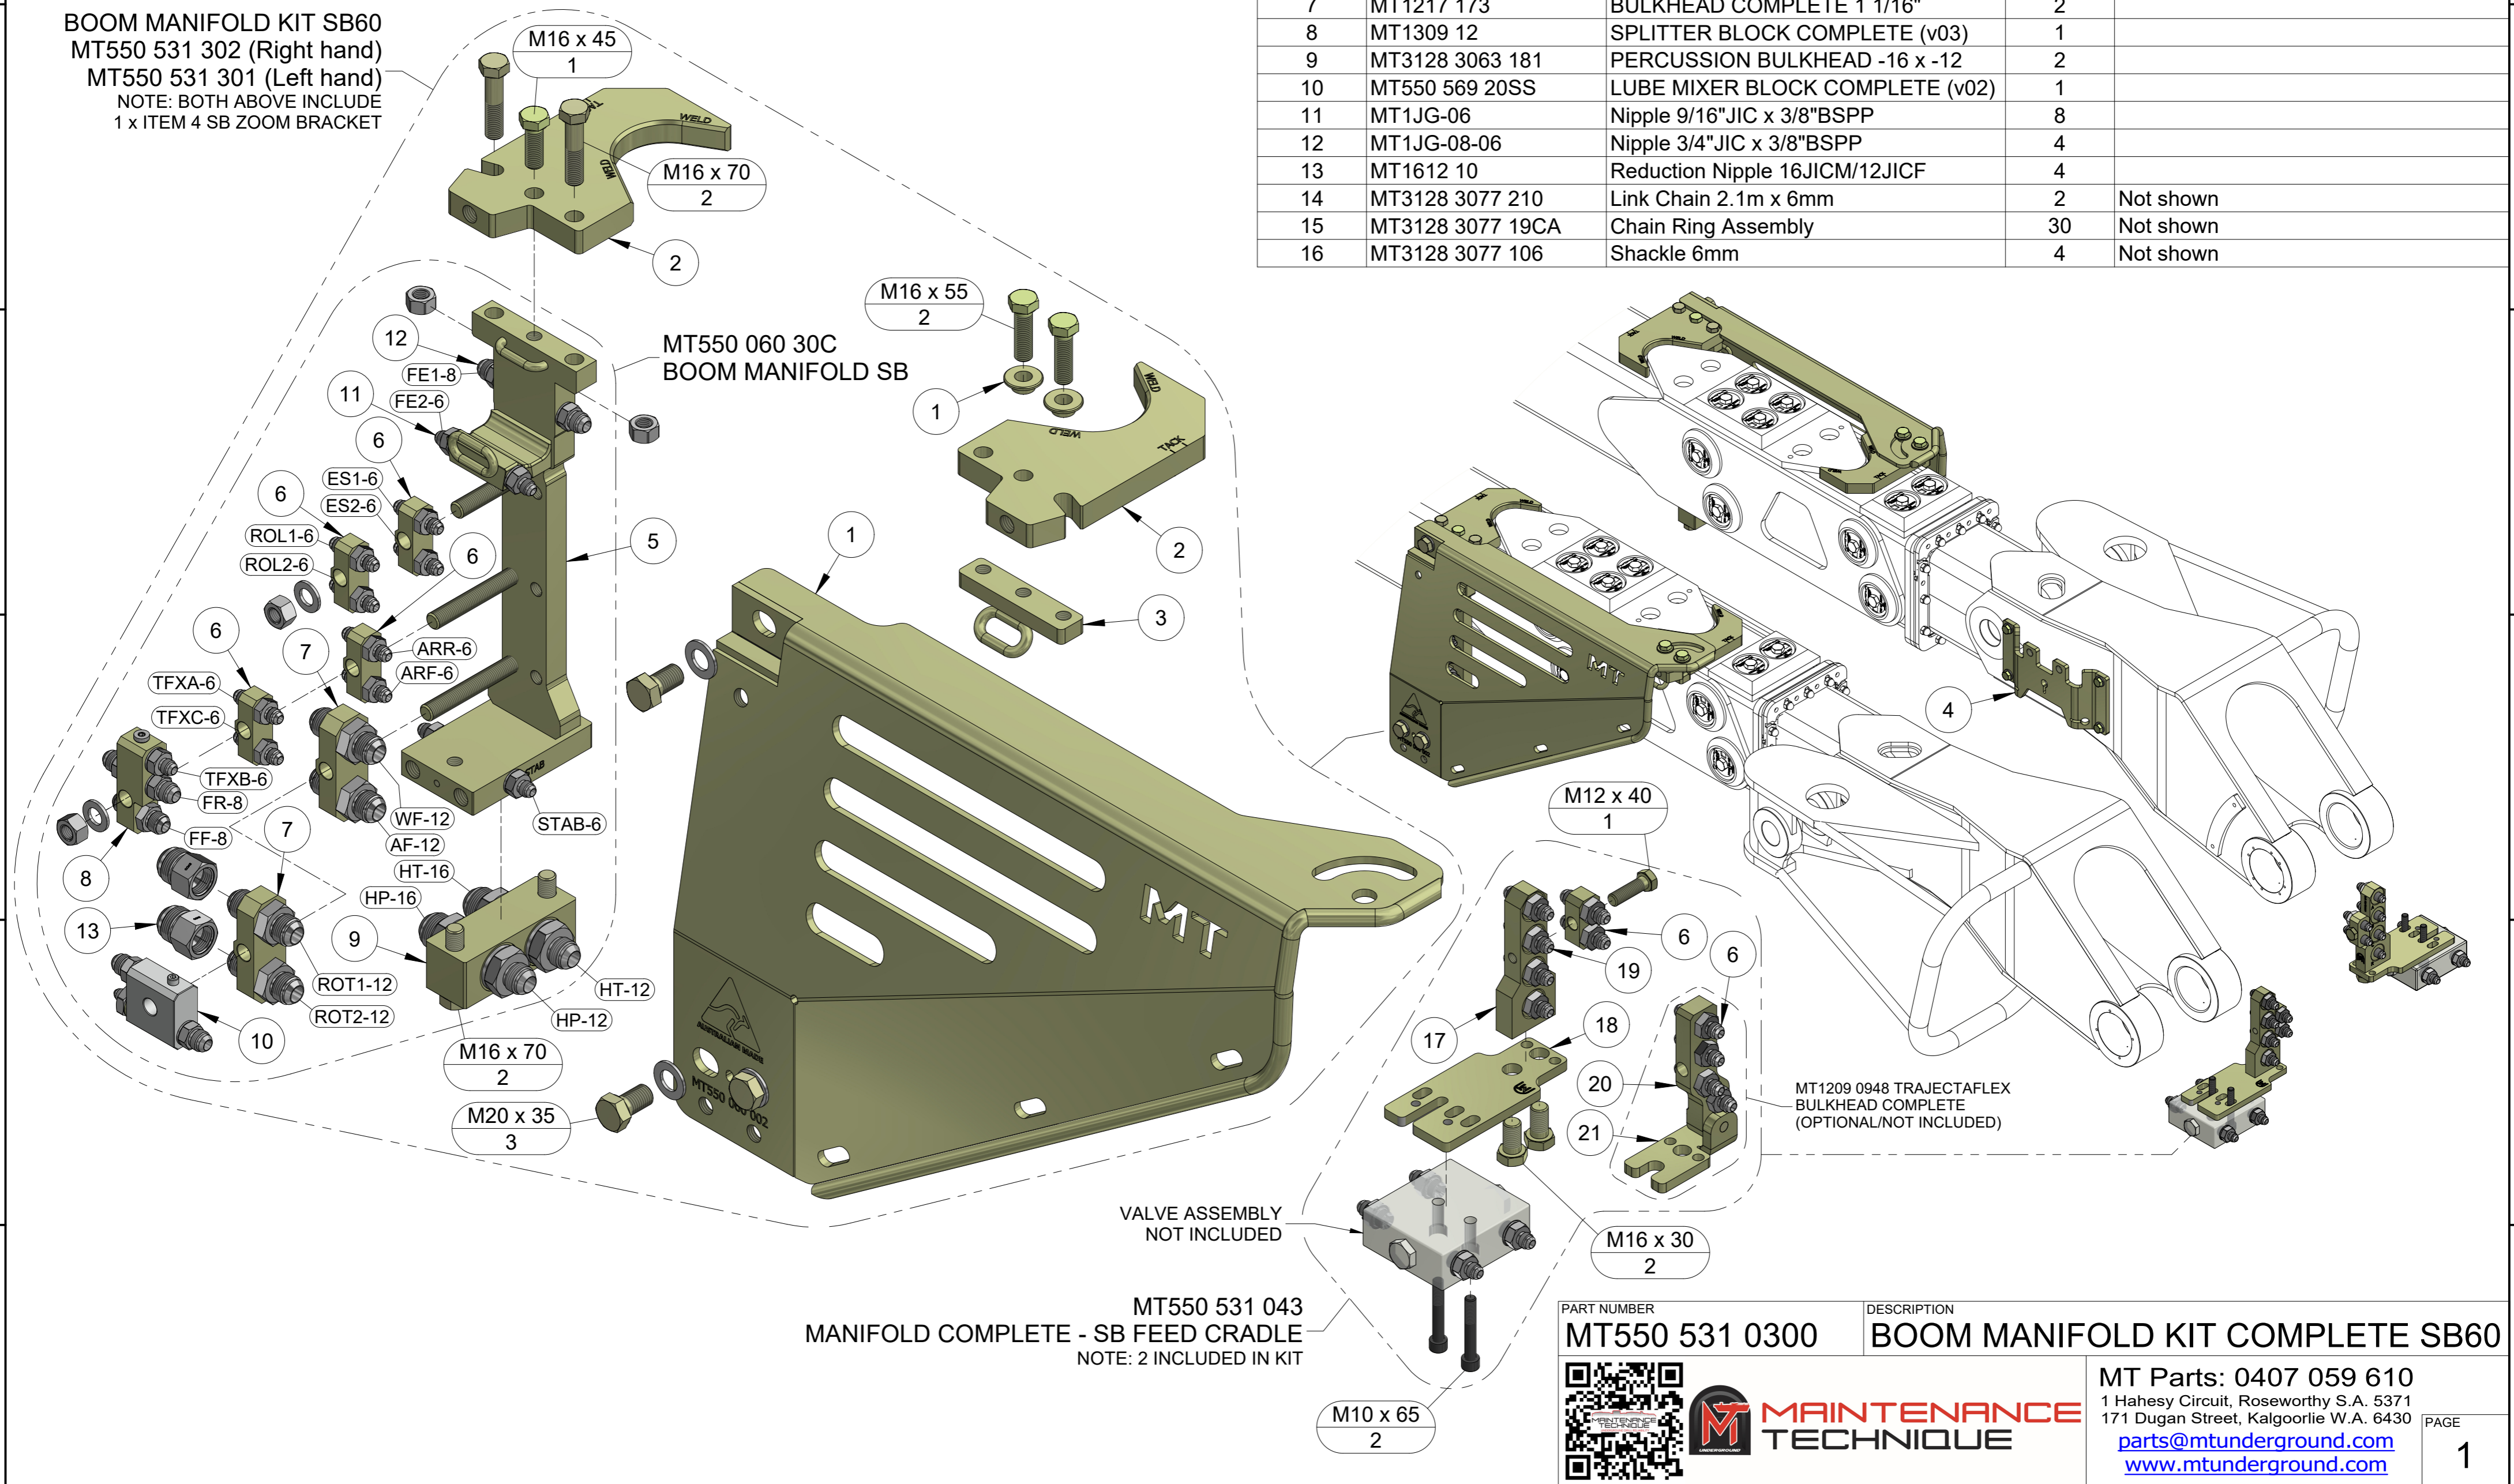

ITEM	PART NUMBER	DESCRIPTION	QTY	COMMENTS	ITEM	PART NUMBER	DESCRIPTION	QTY	COMMENTS
17	MT550 531 041	CONNECTION BLOCK	2		1	MT550 060 002	COVER RH	1	Includes 2 x sleeves & 5 x bolts
18	MT550 531 042	PLATE	2		1.1	MT550 060 001	COVER LH	1	Includes 2 x sleeves & 5 x bolts
19	MT3176 6496 00	JICM BULKHEAD UNION 9/16	8		2	MT550 060 020	WELD ON PLATE	4	
16	M16 x 30	Hex Hd Set Screw gr8.8 Z/P	2		3	MT550 060 070	BRACKET	2	
20	MT1209 094	TRAJECTAFLEX BULKHEAD	0		4	MT550 531 033	SB ZOOM BRACKET	2	Includes bolts
21	MT550 531 044	TRAJECTAFLEX BH ATTACHMENT	0		5	MT550 060 030	BRACKET	1	
					5a	MT550 060 039	STUD SET M16/SB BOOM BULKHEAD	1	
					6	MT1209 093	BULKHEAD COMPLETE 9/16	4	
					7	MT1217 173	BULKHEAD COMPLETE 1 1/16"	2	
					8	MT1309 12	SPLITTER BLOCK COMPLETE (v03)	1	
					9	MT3128 3063 181	PERCUSSION BULKHEAD -16 x -12	2	
					10	MT550 569 20SS	LUBE MIXER BLOCK COMPLETE (v02)	1	
					11	MT1JG-06	Nipple 9/16" JIC x 3/8" BSPP	8	
					12	MT1JG-08-06	Nipple 3/4" JIC x 3/8" BSPP	4	
					13	MT1612 10	Reduction Nipple 16JICM/12JICF	4	
					14	MT3128 3077 210	Link Chain 2.1m x 6mm	2	Not shown
					15	MT3128 3077 19CA	Chain Ring Assembly	30	Not shown
					16	MT3128 3077 106	Shackle 6mm	4	Not shown

BOOM MANIFOLD KIT SB60
 MT550 531 302 (Right hand)
 MT550 531 301 (Left hand)
 NOTE: BOTH ABOVE INCLUDE
 1 x ITEM 4 SB ZOOM BRACKET

MT550 531 043
 MANIFOLD COMPLETE - SB FEED CRADLE
 NOTE: 2 INCLUDED IN KIT

PART NUMBER: **MT550 531 0300** DESCRIPTION: **BOOM MANIFOLD KIT COMPLETE SB60**

MT Parts: 0407 059 610
 1 Haehy Circuit, Roseworthy S.A. 5371
 171 Dugan Street, Kalgoorlie W.A. 6430
parts@mtunderground.com
www.mtunderground.com