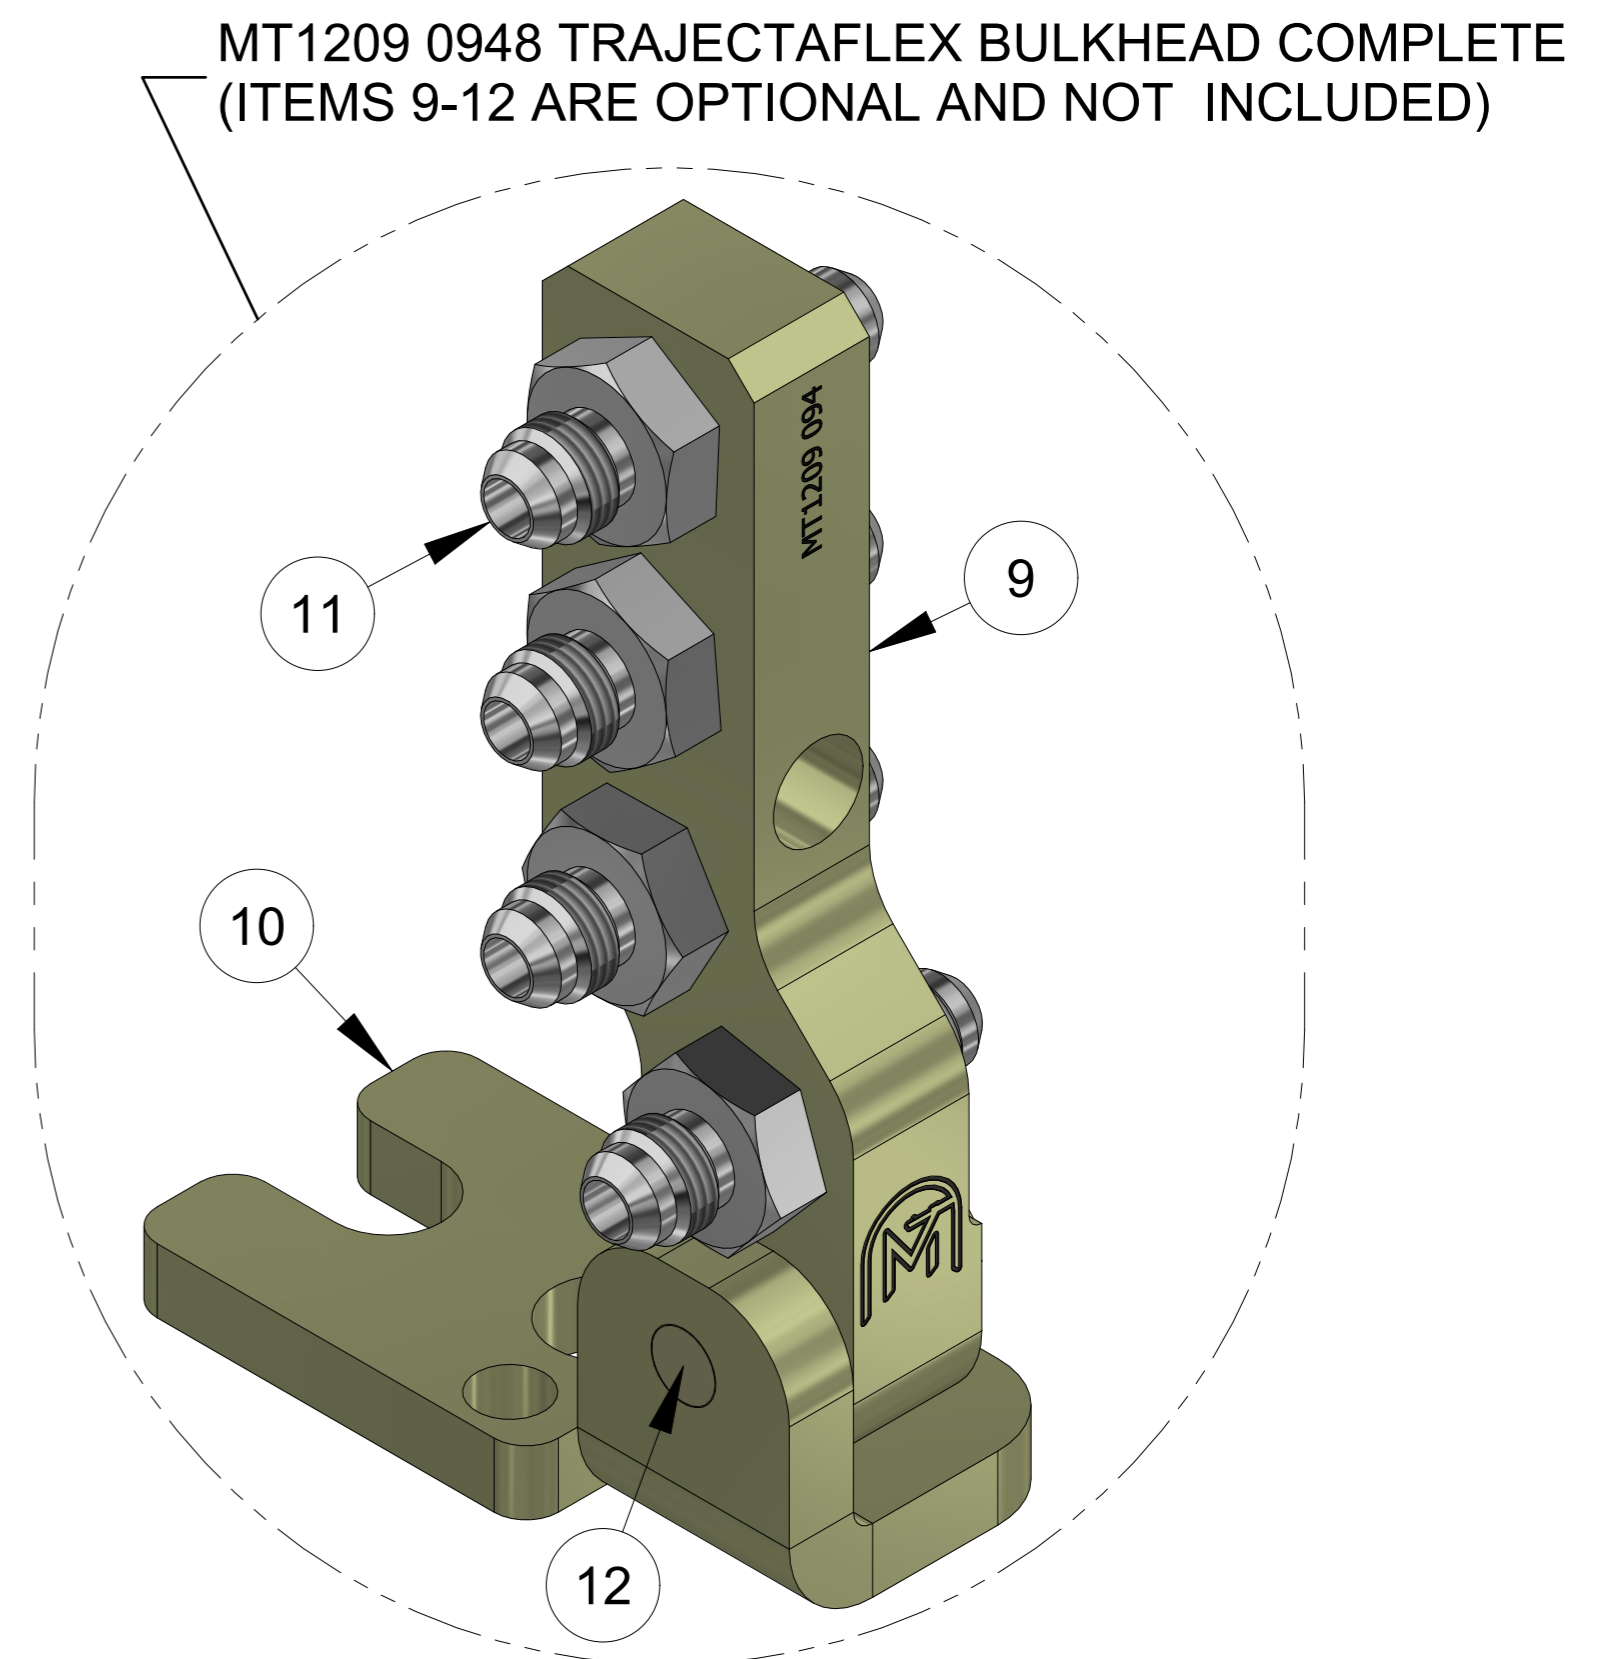

ITEM	PART NUMBER	DESCRIPTION	QTY	COMMENTS
1	MT550 531 041	CONNECTION BLOCK	1	SB FEED CRADLE
2	MT550 531 042	PLATE - SB FEED CRADLE	1	
3	MT1209 09	BULKHEAD COMPLETE 9/16	1	
4	MT3176 6496 00	JICM BULKHEAD UNION 9/16	4	
5	MT0147 5505 31	SCREW	2	
7	MT0147 1403 03	SCREW	1	
6	MT207 825 67B	SCREW	2	
8	MTBG 005 256 91	VALVE ASSEMBLY		NOT INCLUDED
9	MT1209 094	TRAJECTAFLEX BULKHEAD		OPTIONAL/NOT INCLUDED
10	MT550 531 044	TRAJECTAFLEX BULKHEAD ATTACHM.		OPTIONAL /NOT INCLUDED
11	MT3176 6496 00	JICM BULKHEAD UNION 9/16		OPTIONAL/ NOT INCLUDED
12	MT0147 1401 03	SCREW		OPTIONAL /NOT INCLUDED

PART NUMBER	DESCRIPTION
MT550 531 043	MANIFOLD COMPL. / SB FEED CRADLE

MT Parts: 0407 059 610  
 1 Haesy Circuit, Roseworthy S.A. 5371  
 171 Dugan Street, Kalgoorlie W.A. 6430  
[parts@mtunderground.com](mailto:parts@mtunderground.com)  
[www.mtunderground.com](http://www.mtunderground.com)