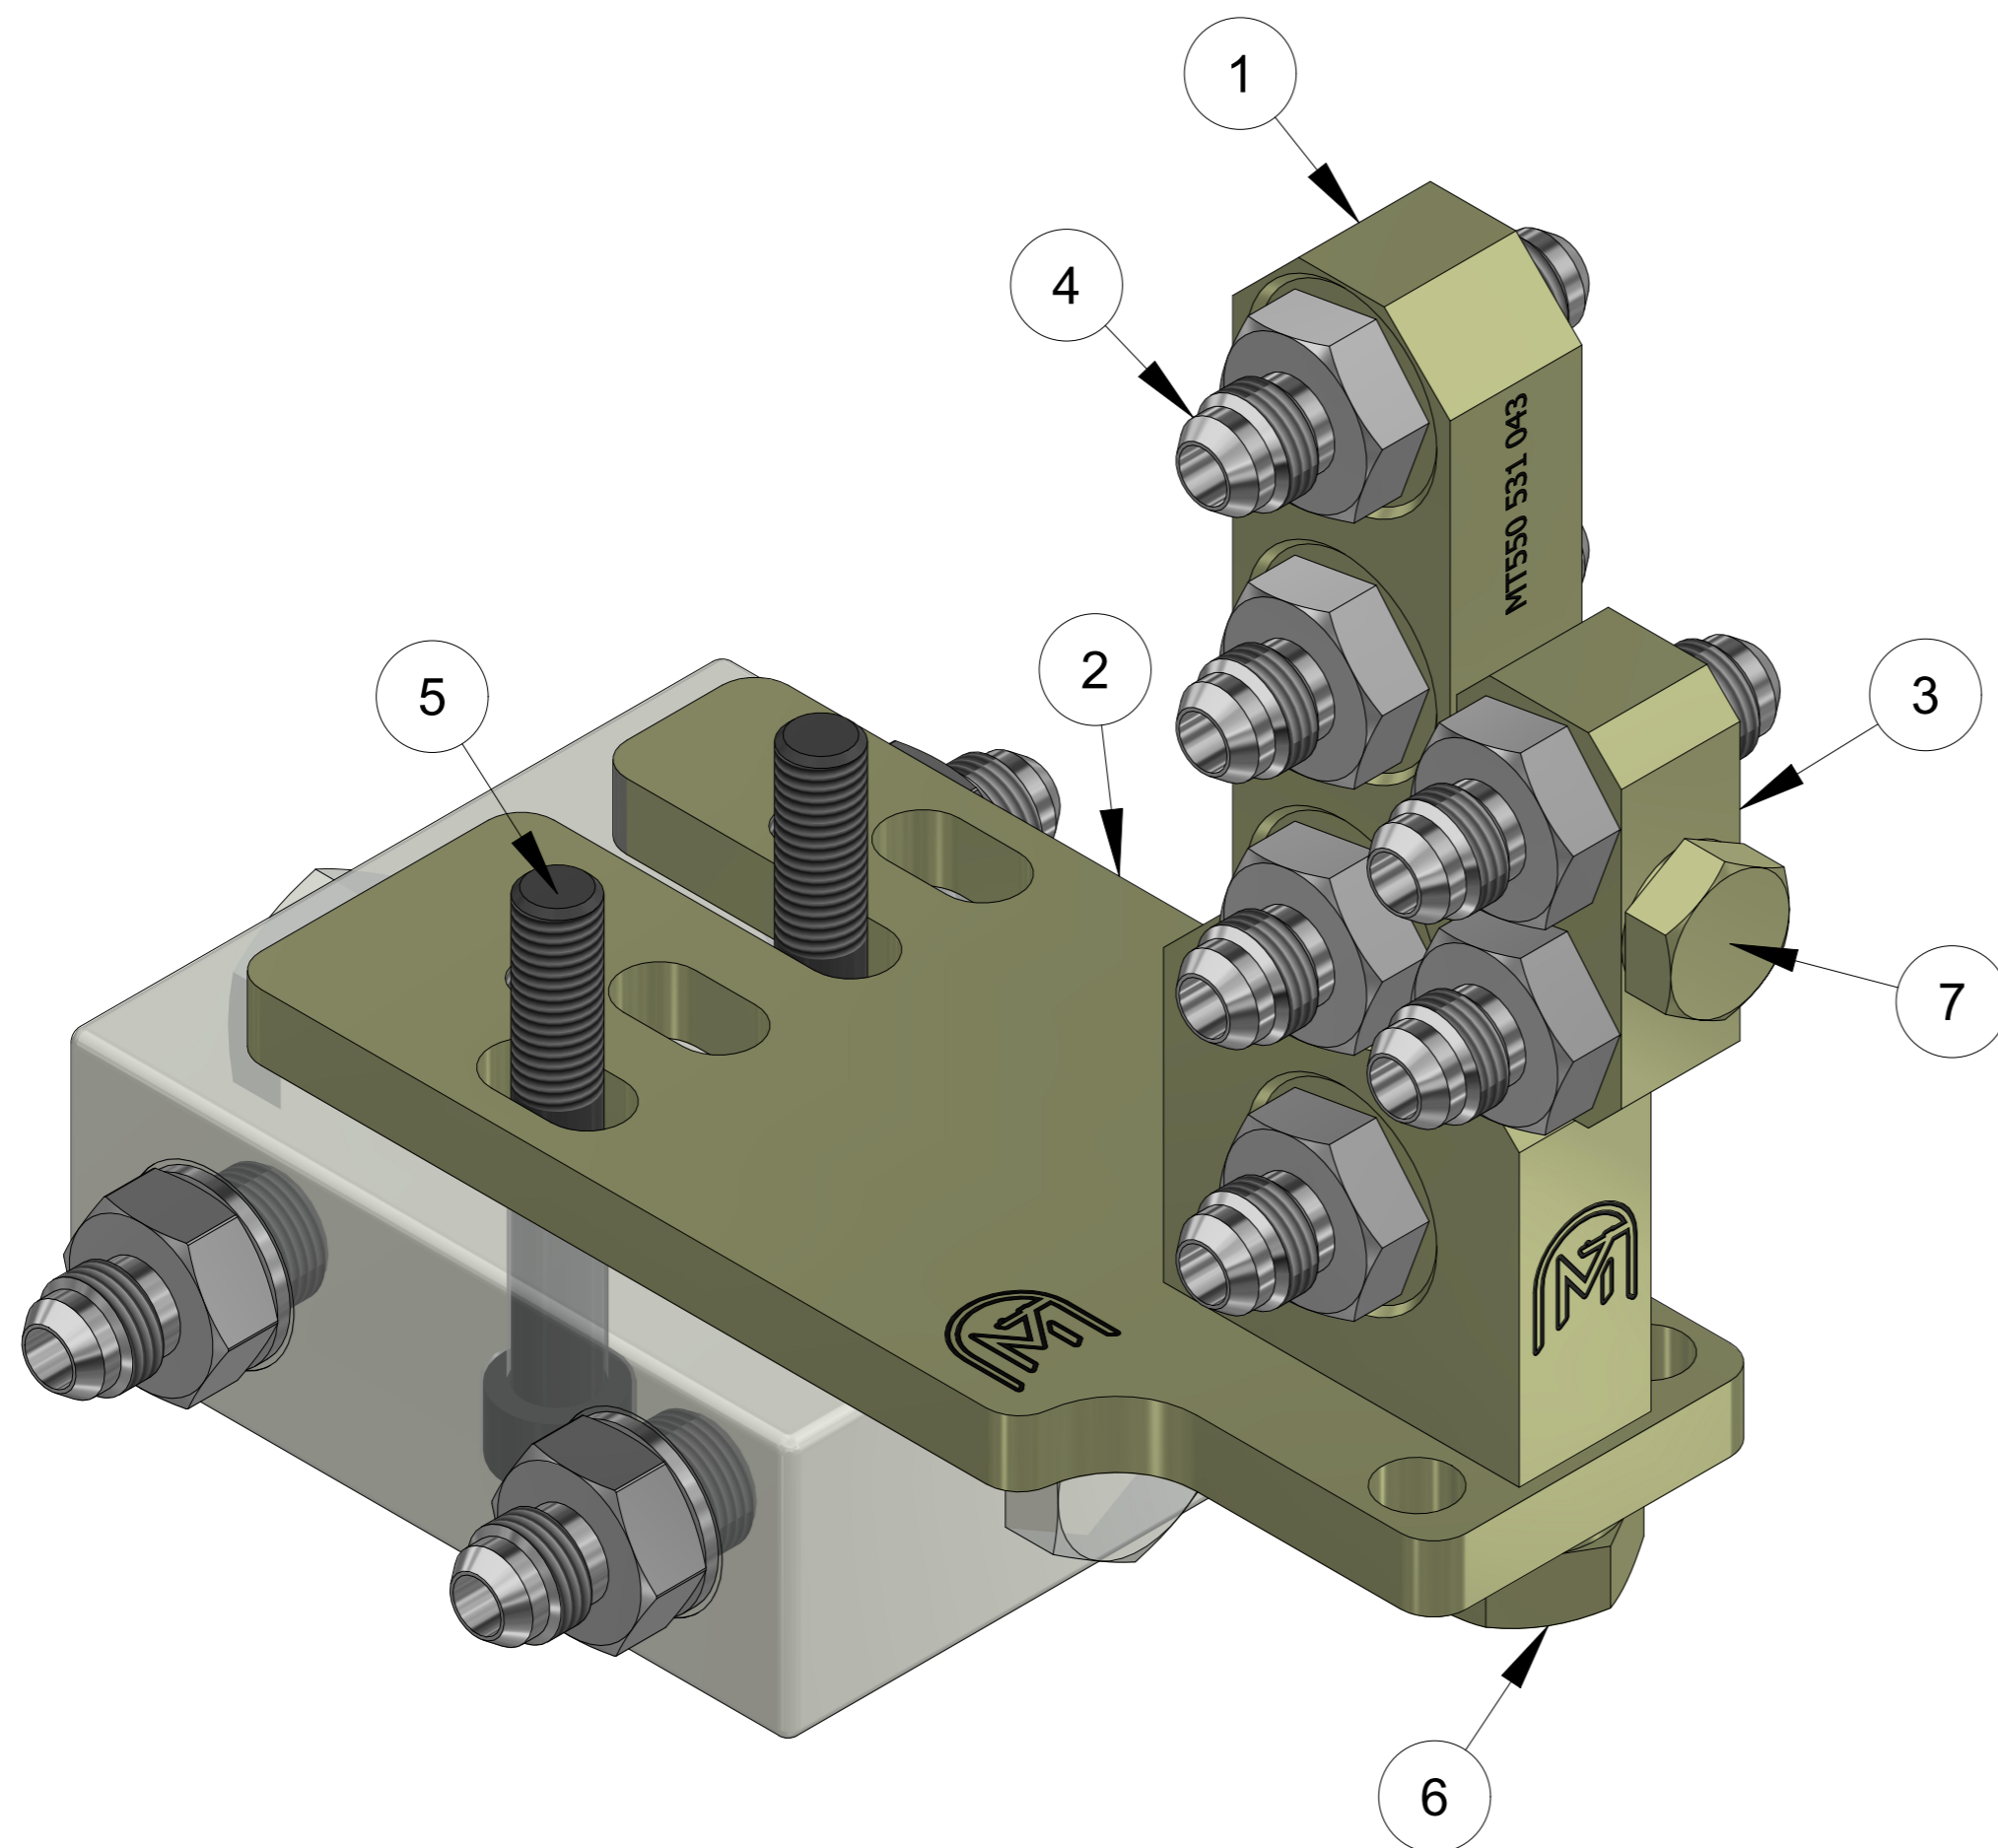

ITEM	PART NUMBER	DESCRIPTION	QTY	COMMENTS
1	MT550 531 041	CONNECTION BLOCK	1	SB FEED CRADLE
2	MT550 531 042	PLATE - SB FEED CRADLE	1	
3	MT1209 09	BULKHEAD COMPLETE 9/16	1	
4	MT3176 6496 00	JICM BULKHEAD UNION 9/16	4	
5	MT0147 5505 31	SCREW	2	
7	MT0147 1403 03	SCREW	1	
6	MT207 825 67B	SCREW	2	
8	MTBG 005 256 91	VALVE ASSEMBLY		NOT INCLUDED
9	MT1209 094	TRAJECTAFLEX BULKHEAD		OPTIONAL/NOT INCLUDED
10	MT550 531 044	TRAJECTAFLEX BULKHEAD ATTACHM.		OPTIONAL /NOT INCLUDED
11	MT3176 6496 00	JICM BULKHEAD UNION 9/16		OPTIONAL/ NOT INCLUDED
12	MT0147 1401 03	SCREW		OPTIONAL /NOT INCLUDED

PART NUMBER	DESCRIPTION
MT550 531 043	MANIFOLD COMPL. / SB FEED CRADLE

MT Parts: 0407 059 610  
 1 Haesy Circuit, Roseworthy S.A. 5371  
 171 Dugan Street, Kalgoorlie W.A. 6430  
[parts@mtunderground.com](mailto:parts@mtunderground.com)  
[www.mtunderground.com](http://www.mtunderground.com)