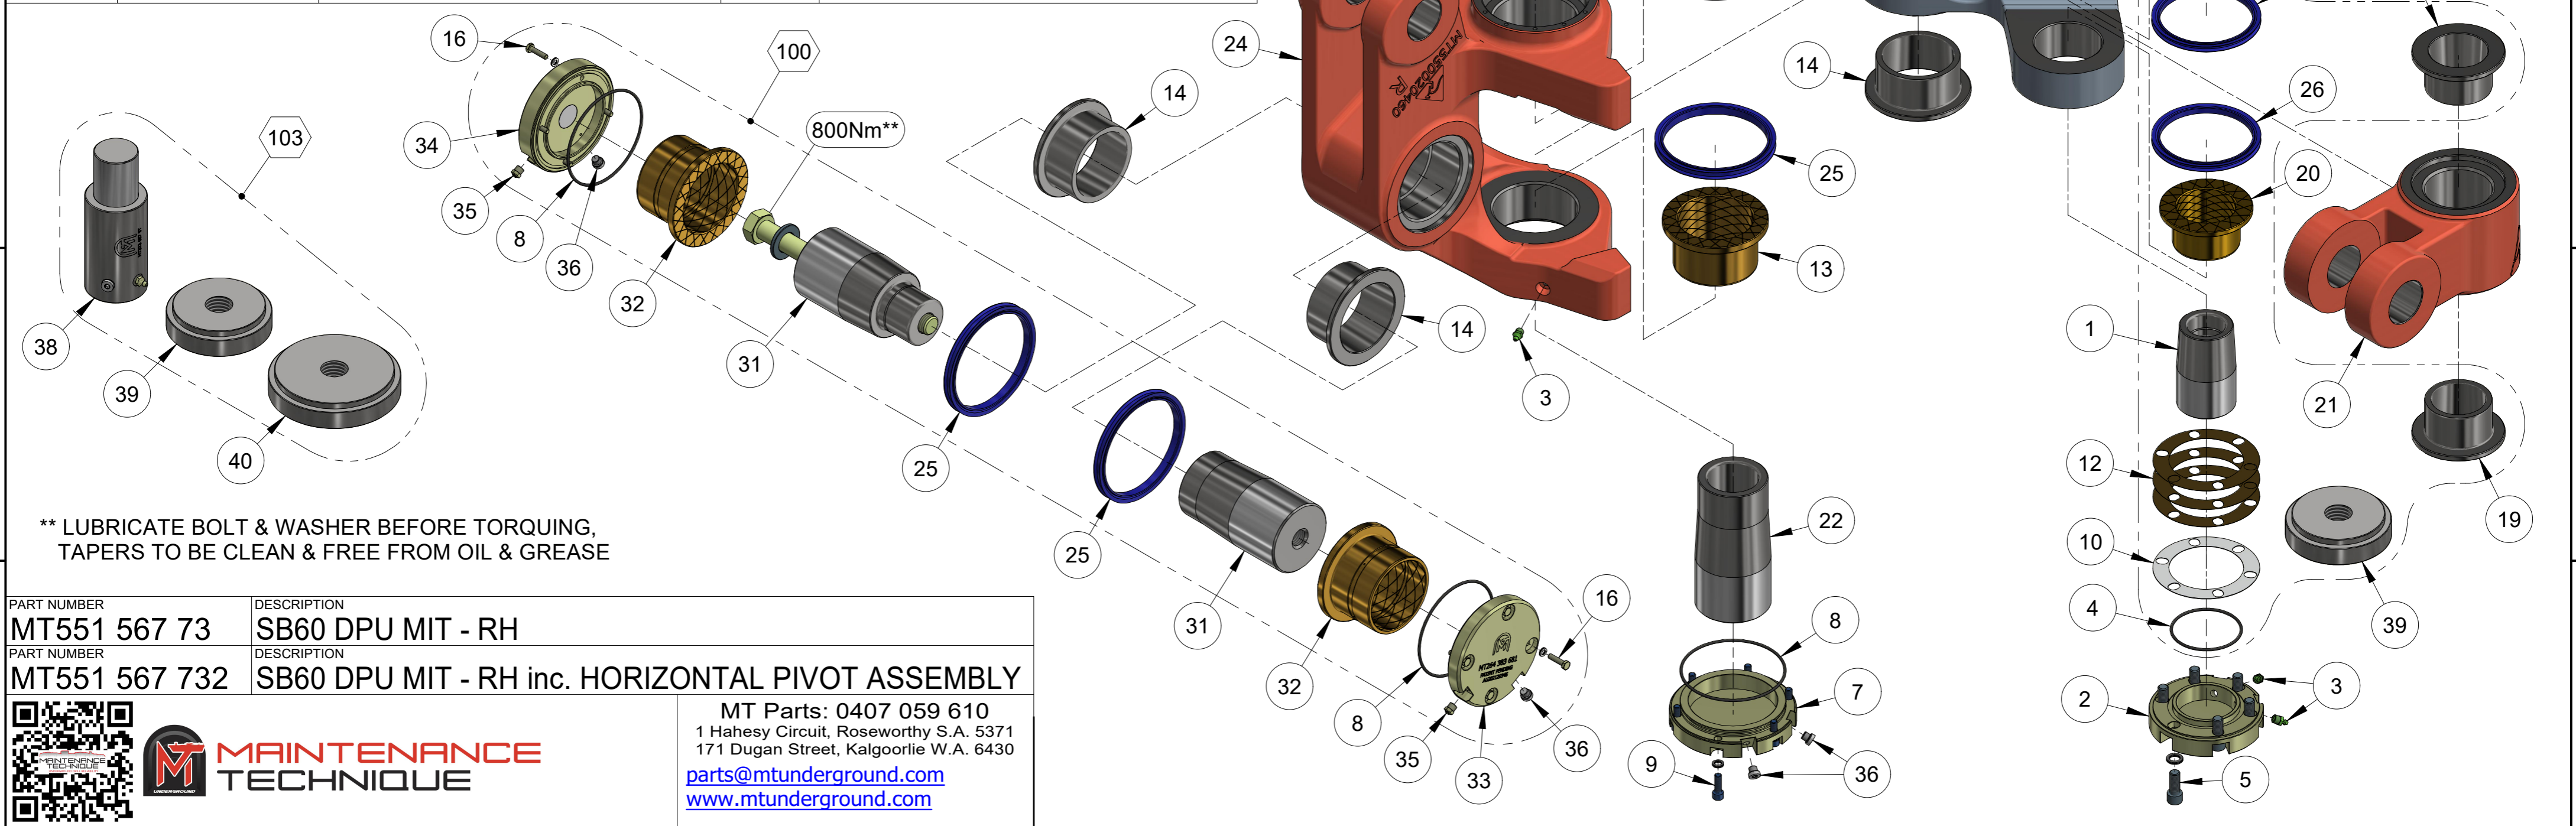

ITEM	PART NUMBER	DESCRIPTION	QTY	COMMENTS
34	MT264 383 682	COVER	1	Includes items 8, 16, 34 & 35
35	MT3128 3151 418	RELIEF VALVE - GREASE	0	40 BAR
36	MT865 683 09	SOCKET PLUG	0	1/8 BSP
37	MT010 146 631	MIT JACKING BOLT REMOVAL KIT	1	Includes item 29, M20x55 & M30x100 bolts
38	MT323 057 5T	HORIZONTAL SHAFT INSTALL TOOL	1	Included with DPU complete
39	MT264 398 0880	CROSS PIECE BUSH TOOL	0	
40	MT264 333 1800	HORIZONTAL PIVOT BUSH TOOL	0	
100	MT550 031 423	HORIZONTAL PIVOT ASSEMBLY	0	
101	MT321 069 0801	CROSS PIECE REBUILD SET	0	
102	MT010 146 60	BOLT & WASHER SET	0	
103	MT264 332 088	BUSH INSTALL KIT	0	

** LUBRICATE BOLT & WASHER BEFORE TORQUING, TAPERS TO BE CLEAN & FREE FROM OIL & GREASE

PART NUMBER MT551 567 73	DESCRIPTION SB60 DPU MIT - RH
PART NUMBER MT551 567 732	DESCRIPTION SB60 DPU MIT - RH inc. HORIZONTAL PIVOT ASSEMBLY